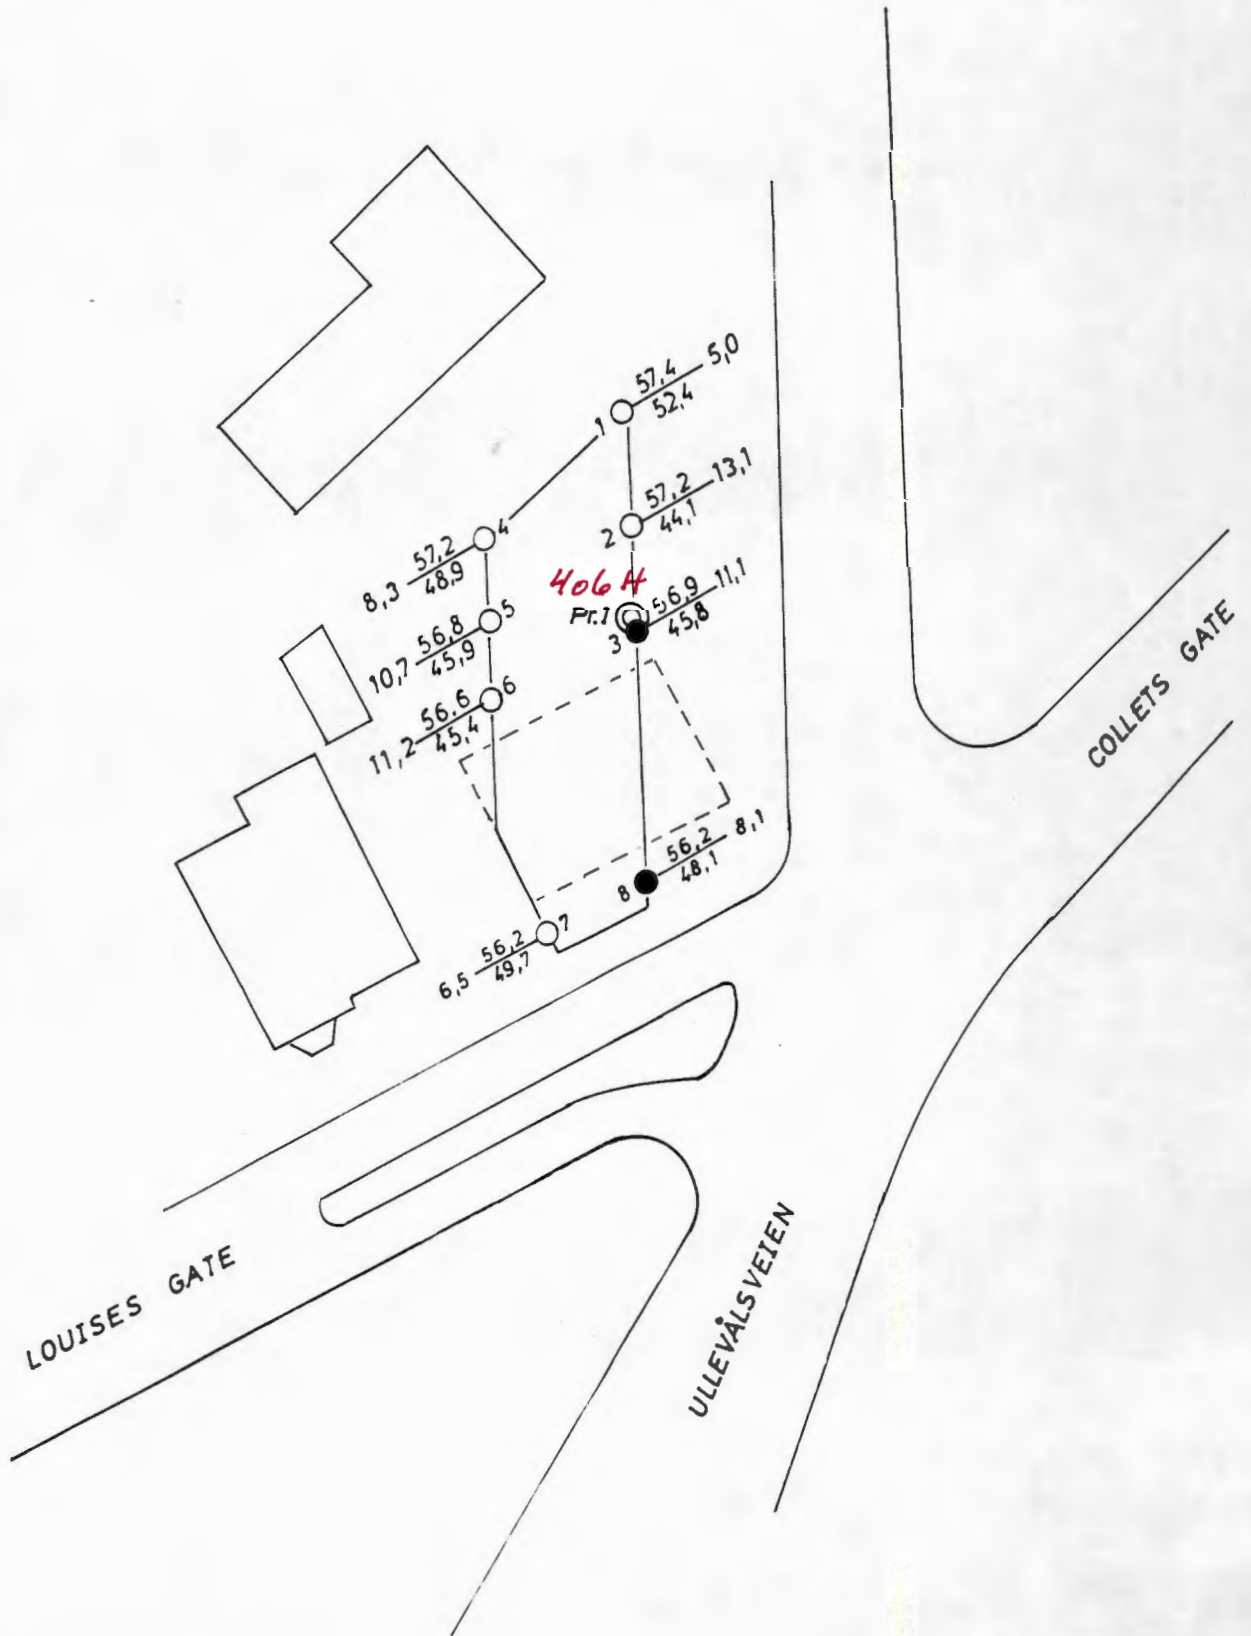

Haukelid
11/80

Louisesgt. 30

NO: B3 IV

anf. 27

LOUISES GATE 30

Borplan 1 : 1000

11/80 8.5.80 O.M.

LOUISES GATE 30

Dreibordigrammer 1:100

11/80 12.5.80 O.M.