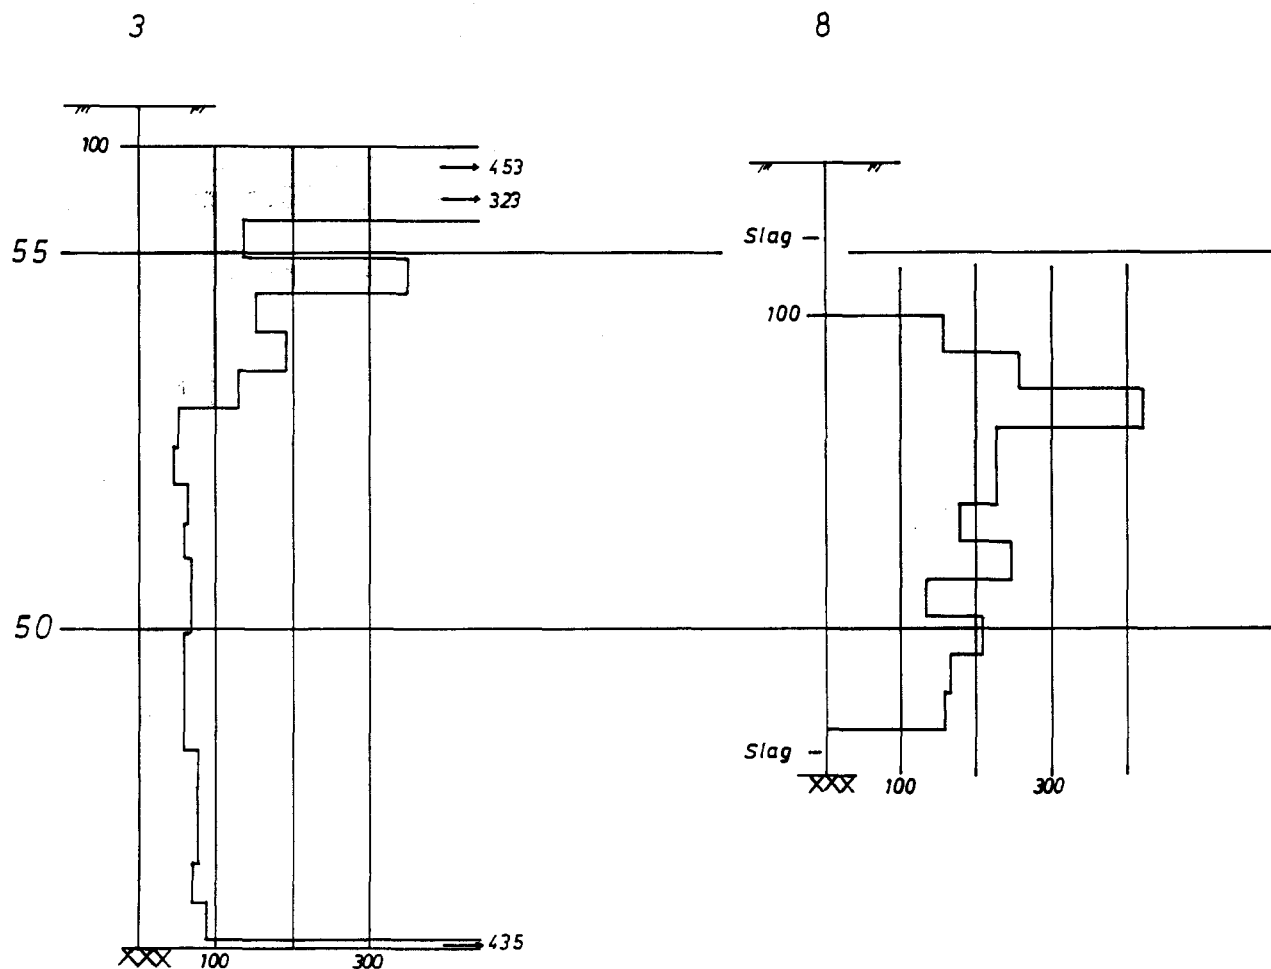

Haukelid
11/80

Louisesgt. 30

NO: B3 IV

anf. 27

LOUISES GATE 30

Borplan 1 : 1000

11/80 8.5.80 O.M.

LOUISES GATE 30

Dreibordigrammer 1:100

11/80 12.5.80 O.M.