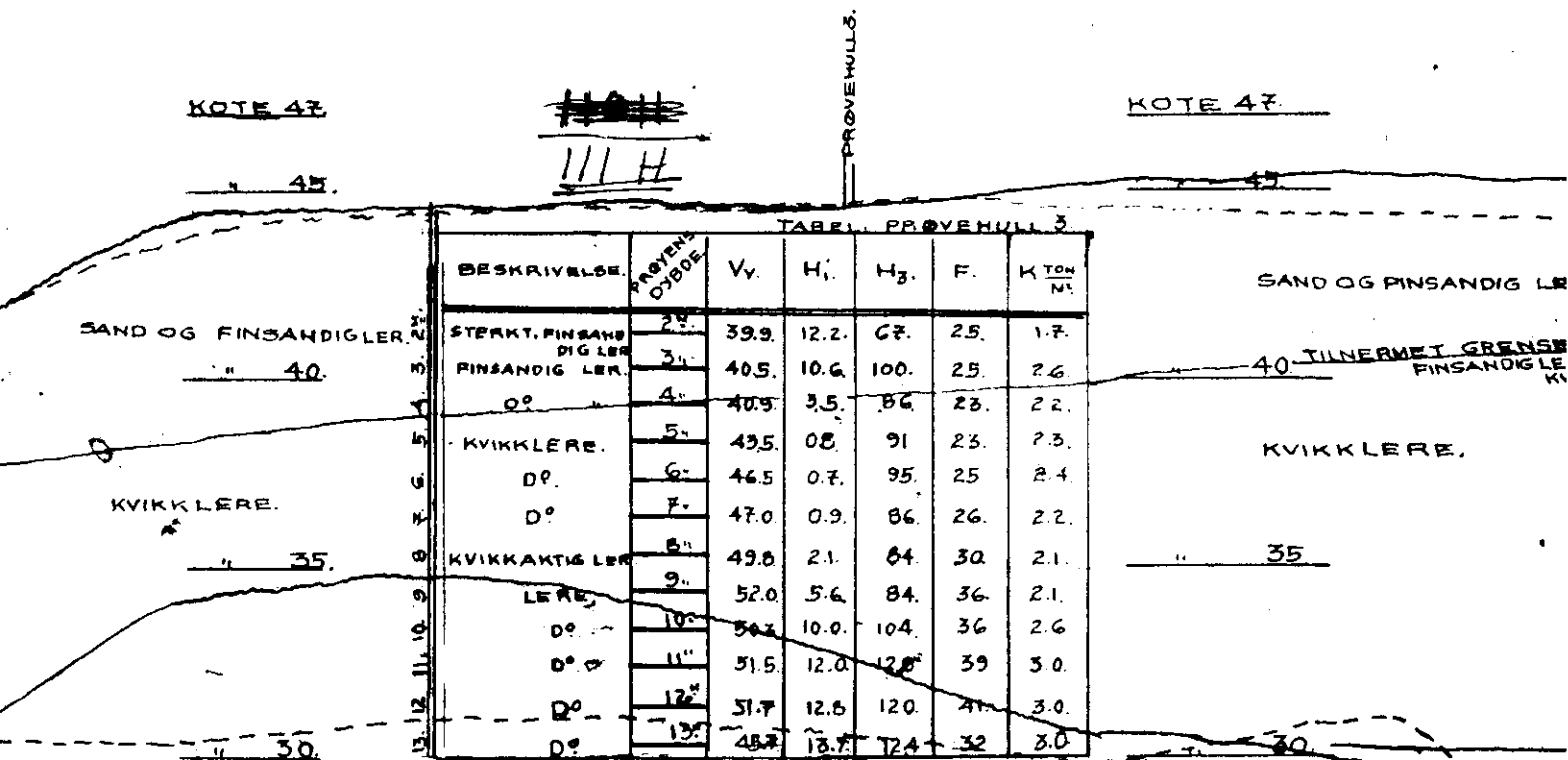

NO D3 F

Haukelid tgn. 118-119

1936

111 H

SS FACADEN MOT CHRISTIAN MICHELSENS GATE

KOTE 47

~~111 H~~
111 H

KOTE 47